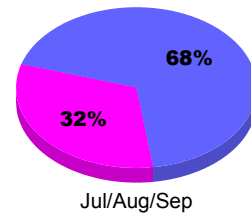

Gender Comparison 2011-2012