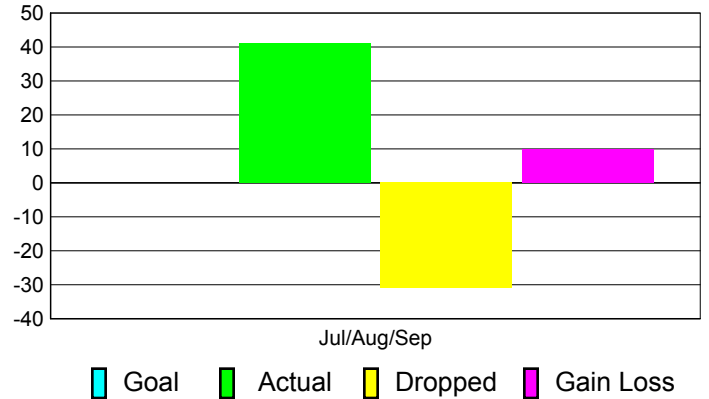

Membership Results 2011-2012

Goal, New, Dropped, Gain/Loss