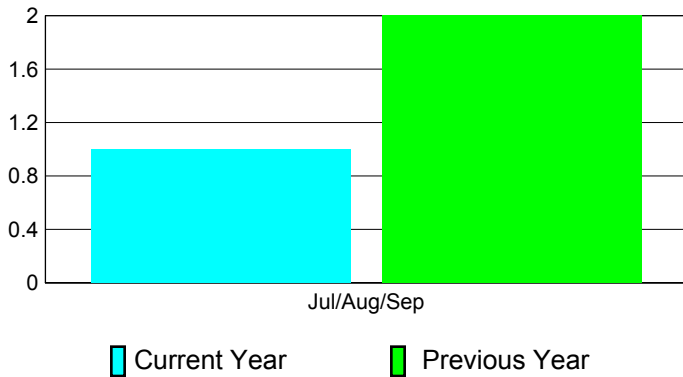

2011-2012 GMT Reports for District (or Undistricted) **District 201Q1**

GMT: **JOHN ROWLAND MC ATEE**

Location: **AUSTRALIA**

GMT CA: **7**

CLUBS

Club Results
2011-2012

Clubs
2010-2011

Month	New Club Goal	Actual New Clubs	Actual Dropped Clubs	Gain/Loss of Clubs	Gain/Loss of Clubs
Jul/Aug/Sep		1	0	1	2
Totals		1	0	1	2

Club Results 2011-2012

Goal, New, Dropped, Gain/Loss

Comparison of Club Gain/Loss

Current Year Compared to the Previous Year

YTD Status Quo Clubs 2011-2012

Status Quo Clubs Compared to Status Quo Members

MEMBERSHIP

Membership Results
2011-2012

Membership
2010-2011

Month	Net Memb Goal	Actual New Memb	Actual Dropped Memb	Gain/Loss of Memb	Gain/Loss of Memb
Jul/Aug/Sep		79	-63	16	48
Totals		79	-63	16	48

Membership Results 2011-2012

Goal, New, Dropped, Gain/Loss

Comparison of Membership Gain/Loss

Current Year Compared to the Previous Year

Gender Comparison 2011-2012

Jul/Aug/Sep

Male Female