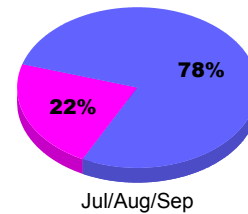

Gender Comparison 2011-2012