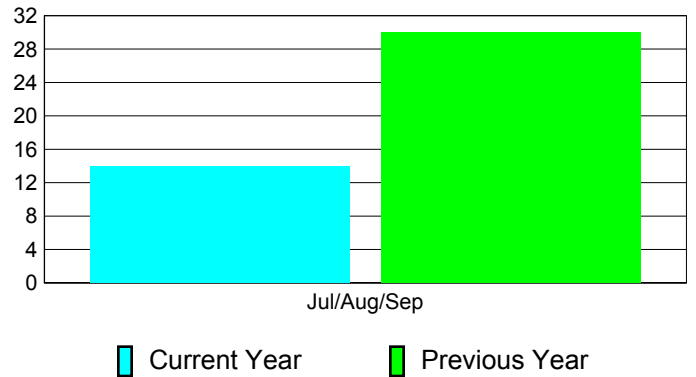

Comparison of Membership Gain/Loss

Current Year Compared to the Previous Year