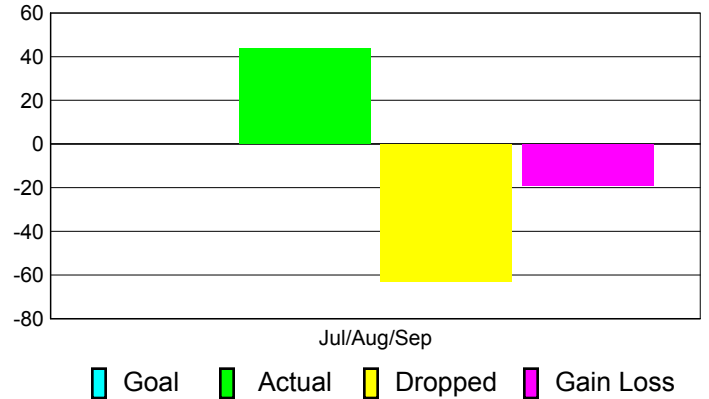

Membership Results 2011-2012

Goal, New, Dropped, Gain/Loss