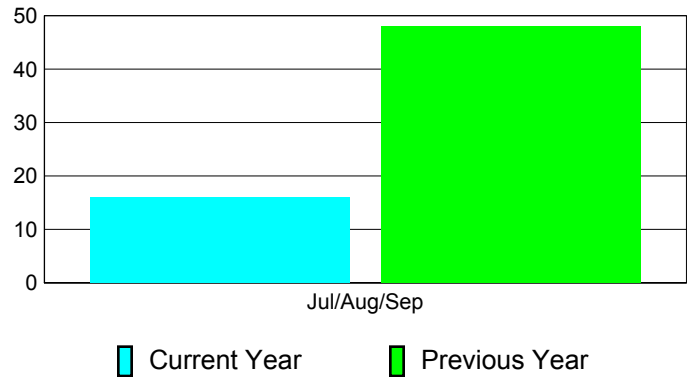

Gender Comparison 2011-2012