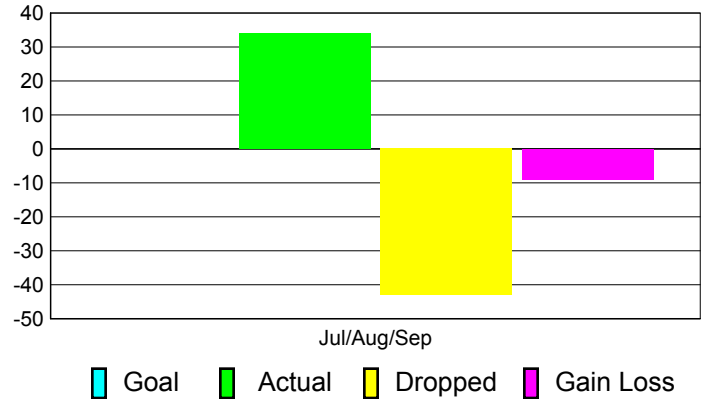

Membership Results 2011-2012

Goal, New, Dropped, Gain/Loss

Comparison of Membership Gain/Loss

Current Year Compared to the Previous Year