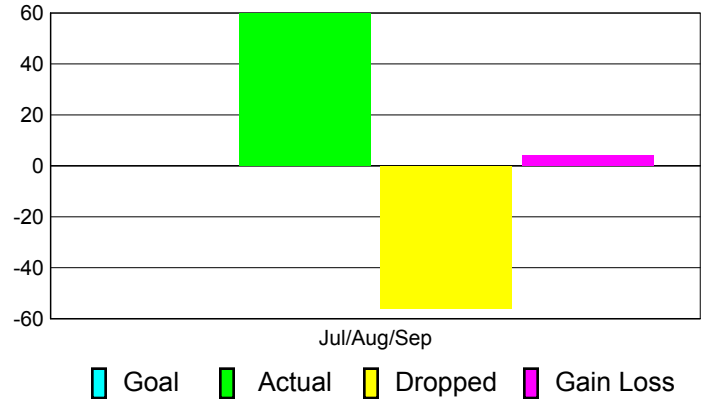

Membership Results 2011-2012

Goal, New, Dropped, Gain/Loss