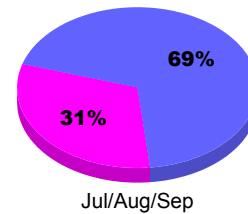

YTD Status Quo Clubs 2011-2012

Status Quo Clubs Compared to Status Quo Members

Legend: Status Quo Clubs (Cyan), Total Status Quo Members (Green)

MEMBERSHIP

Membership Results
2011-2012

Membership
2010-2011

Month	Net Memb Goal	Actual New Memb	Actual Dropped Memb	Gain/Loss of Memb	Gain/Loss of Memb
Jul/Aug/Sep		55	-48	7	-9
Totals		55	-48	7	-9

Membership Results 2011-2012

Goal, New, Dropped, Gain/Loss

Legend: Goal (Cyan), Actual (Green), Dropped (Yellow), Gain Loss (Magenta)

Comparison of Membership Gain/Loss

Current Year Compared to the Previous Year

Legend: Current Year (Cyan), Previous Year (Green)

Gender Comparison 2011-2012

Jul/Aug/Sep

Legend: Male (Blue), Female (Magenta)