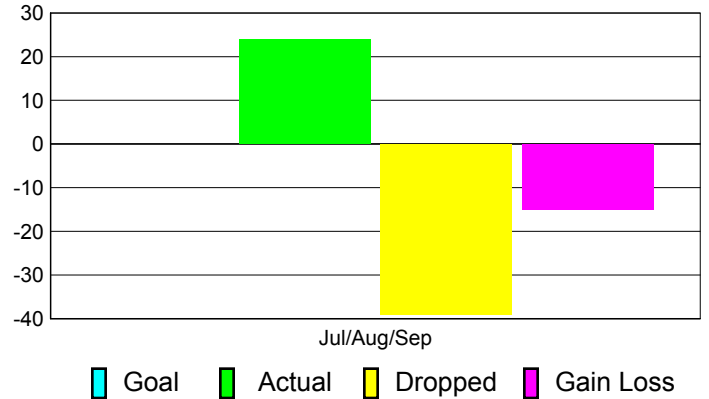

Membership Results 2011-2012

Goal, New, Dropped, Gain/Loss