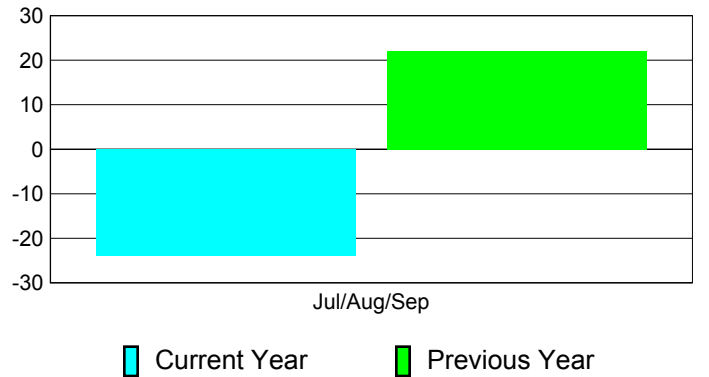

Membership Results 2011-2012

Goal, New, Dropped, Gain/Loss

Comparison of Club Gain/Loss

Current Year Compared to the Previous Year

Comparison of Membership Gain/Loss

Current Year Compared to the Previous Year