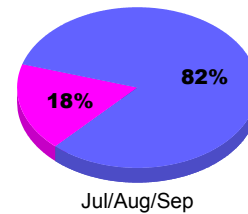

Gender Comparison 2011-2012