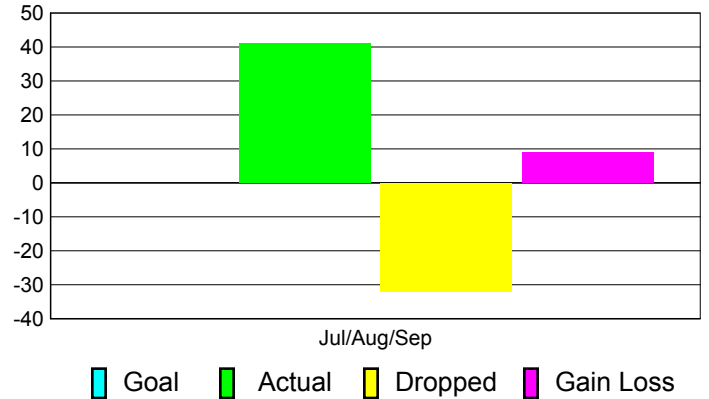

Membership Results 2011-2012

Goal, New, Dropped, Gain/Loss