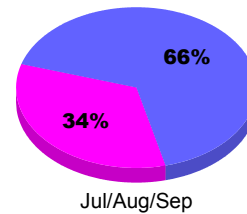

Gender Comparison 2011-2012

Legend: Male (Blue), Female (Magenta)