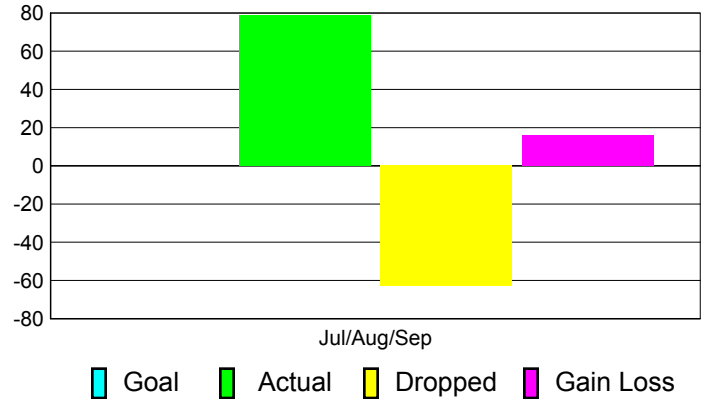

Membership Results 2011-2012

Goal, New, Dropped, Gain/Loss

Comparison of Membership Gain/Loss

Current Year Compared to the Previous Year