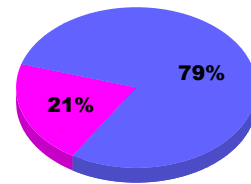

Jul/Aug/Sep

Male Female