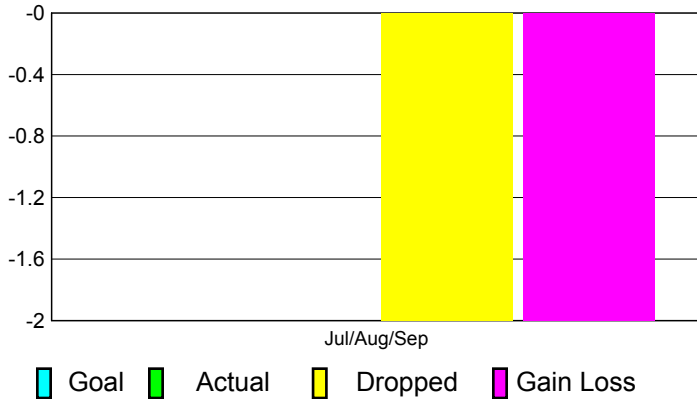

2011-2012 GMT Reports for District (or Undistricted) **District 201C2**

GMT: **JOHN ROWLAND MC ATEE**

Location: **AUSTRALIA**

GMT CA: **7**

CLUBS

Club Results
2011-2012

Clubs
2010-2011

Month	New Club Goal	Actual New Clubs	Actual Dropped Clubs	Gain/Loss of Clubs	Gain/Loss of Clubs
Jul/Aug/Sep		0	-2	-2	0
Totals		0	-2	-2	0

Club Results 2011-2012

Goal, New, Dropped, Gain/Loss

Comparison of Club Gain/Loss

Current Year Compared to the Previous Year