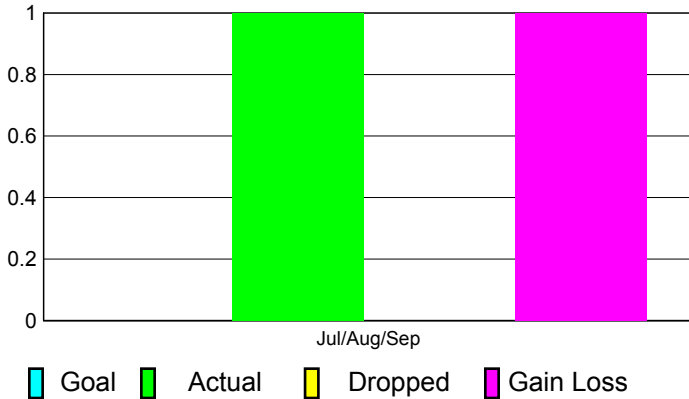

2011-2012 GMT Reports for District (or Undistricted) **District 201Q1**

GMT: **JOHN ROWLAND MC ATEE**

Location: **AUSTRALIA**

GMT CA: **7**

CLUBS

Club Results
2011-2012

Clubs
2010-2011

Month	New Club Goal	Actual New Clubs	Actual Dropped Clubs	Gain/Loss of Clubs	Gain/Loss of Clubs
Jul/Aug/Sep		1	0	1	2
Totals		1	0	1	2

Club Results 2011-2012

Goal, New, Dropped, Gain/Loss

Comparison of Club Gain/Loss

Current Year Compared to the Previous Year