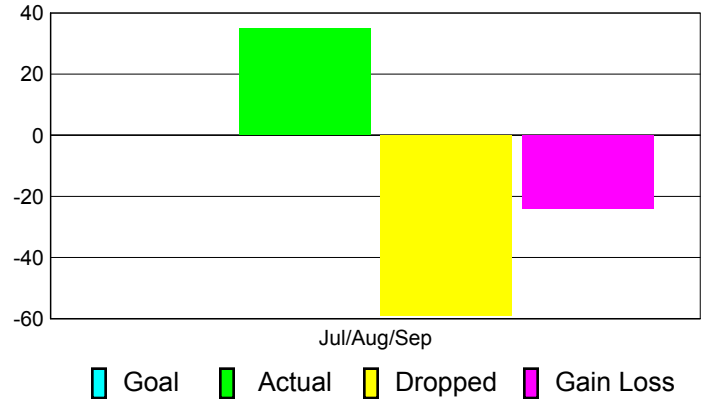

Club Results 2011-2012

Goal, New, Dropped, Gain/Loss

MEMBERSHIP

**Membership Results
2011-2012**

**Membership
2010-2011**

Month	Net Memb Goal	Actual New Memb	Actual Dropped Memb	Gain/Loss of Memb	Gain/Loss of Memb
Jul/Aug/Sep	35	-59	-24	22	22
Totals	35	-59	-24	22	22

Membership Results 2011-2012

Goal, New, Dropped, Gain/Loss

Comparison of Club Gain/Loss

Current Year Compared to the Previous Year

Comparison of Membership Gain/Loss

Current Year Compared to the Previous Year