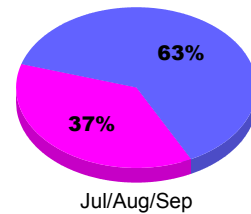

Jul/Aug/Sep

Male Female