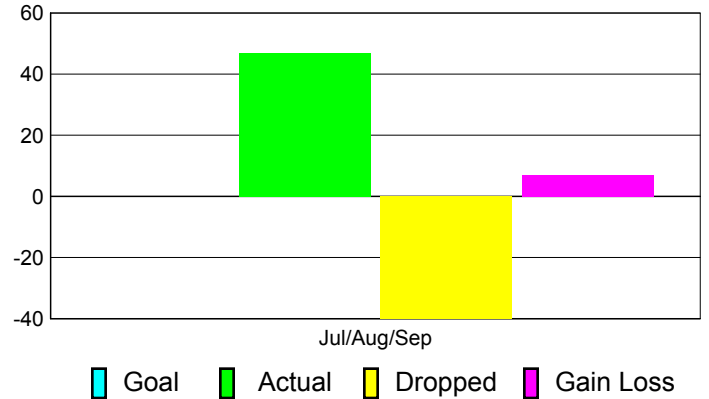

Club Results 2011-2012

Goal, New, Dropped, Gain/Loss

MEMBERSHIP

Membership Results
2011-2012

Membership
2010-2011

Month	Net Memb Goal	Actual New Memb	Actual Dropped Memb	Gain/Loss of Memb	Gain/Loss of Memb
Jul/Aug/Sep		47	-40	7	-3
Totals		47	-40	7	-3

Membership Results 2011-2012

Goal, New, Dropped, Gain/Loss

Comparison of Club Gain/Loss

Current Year Compared to the Previous Year

Comparison of Membership Gain/Loss

Current Year Compared to the Previous Year