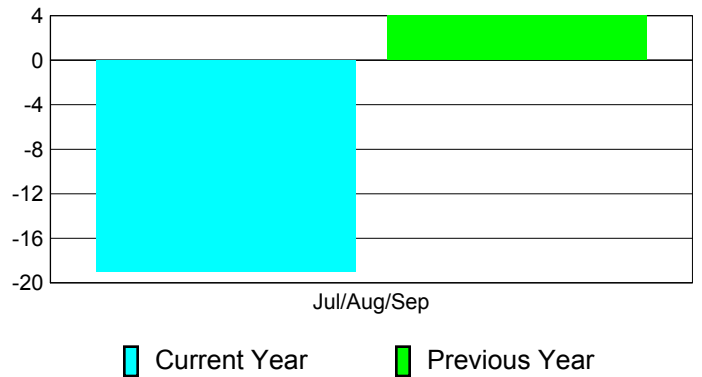

Comparison of Membership Gain/Loss

Current Year Compared to the Previous Year