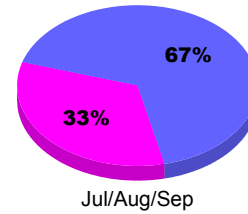

Gender Comparison 2011-2012

Legend: Male (Blue), Female (Magenta)