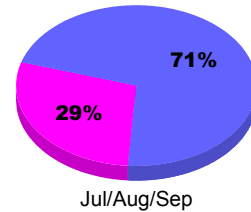

Gender Comparison 2011-2012