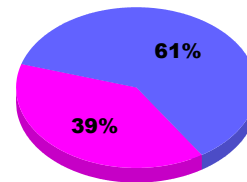

Gender Comparison 2011-2012

Jul/Aug/Sep

Legend: Male (Blue), Female (Magenta)