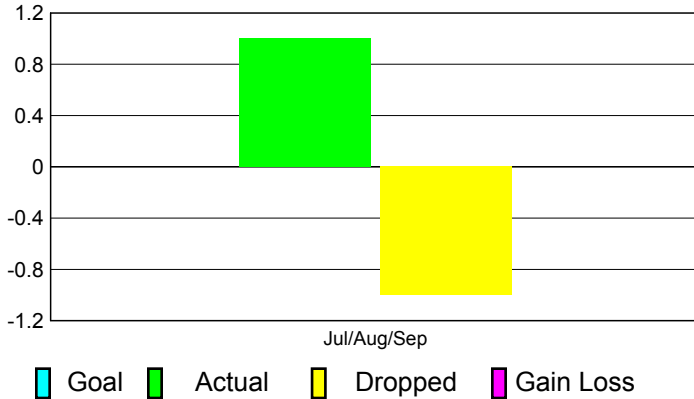

2011-2012 GMT Reports for District (or Undistricted) **District 201V14**

GMT: **JOHN ROWLAND MC ATEE**

Location: **AUSTRALIA**

GMT CA: **7**

CLUBS

Club Results
2011-2012

Clubs
2010-2011

Month	New Club Goal	Actual New Clubs	Actual Dropped Clubs	Gain/Loss of Clubs	Gain/Loss of Clubs
Jul/Aug/Sep		1	-1	0	0
Totals		1	-1	0	0

Club Results 2011-2012

Goal, New, Dropped, Gain/Loss