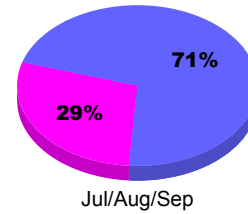

Gender Comparison 2011-2012

Legend: Male (Blue), Female (Magenta)