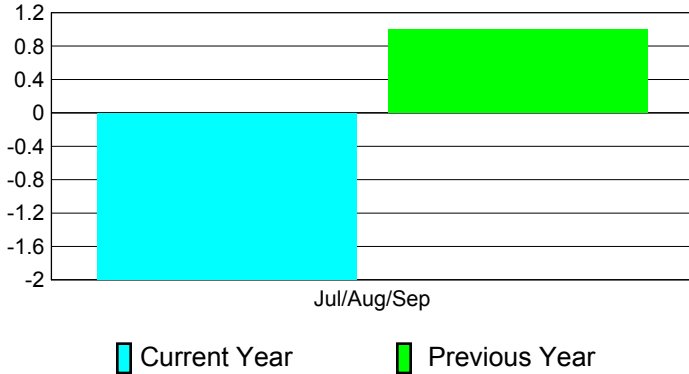

Comparison of Club Gain/Loss

Current Year Compared to the Previous Year